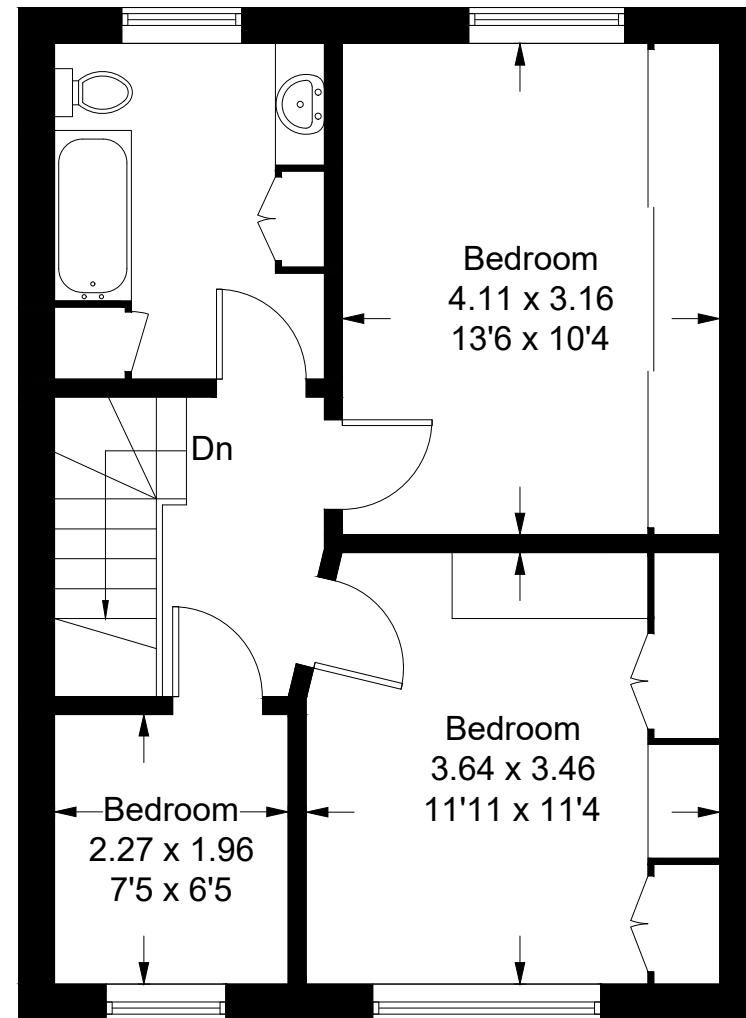

Willow Lane

Approximate Gross Internal Area = 87.4 sq m / 941 sq ft

Ground Floor

First Floor

Illustration for identification purposes only, measurements are approximate, not to scale. floorplansUsketch.com © (ID985671)