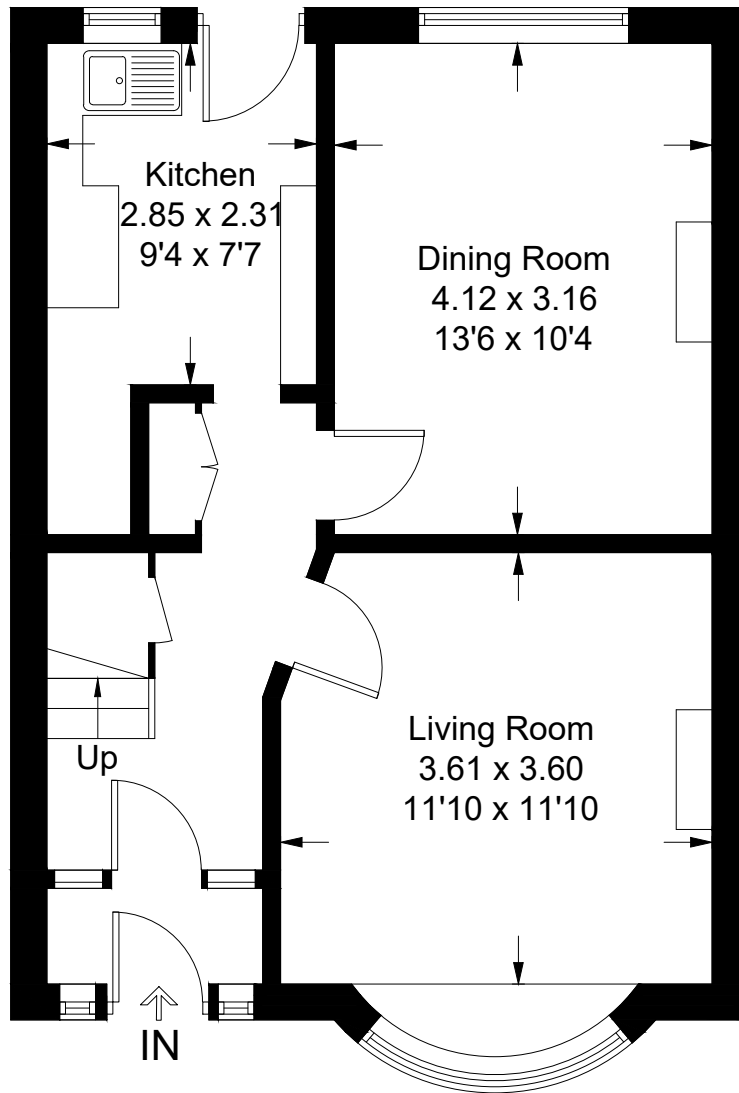

Willow Lane

Approximate Gross Internal Area = 87.4 sq m / 941 sq ft

Ground Floor

First Floor

Illustration for identification purposes only, measurements are approximate, not to scale. floorplansUsketch.com © (ID985671)