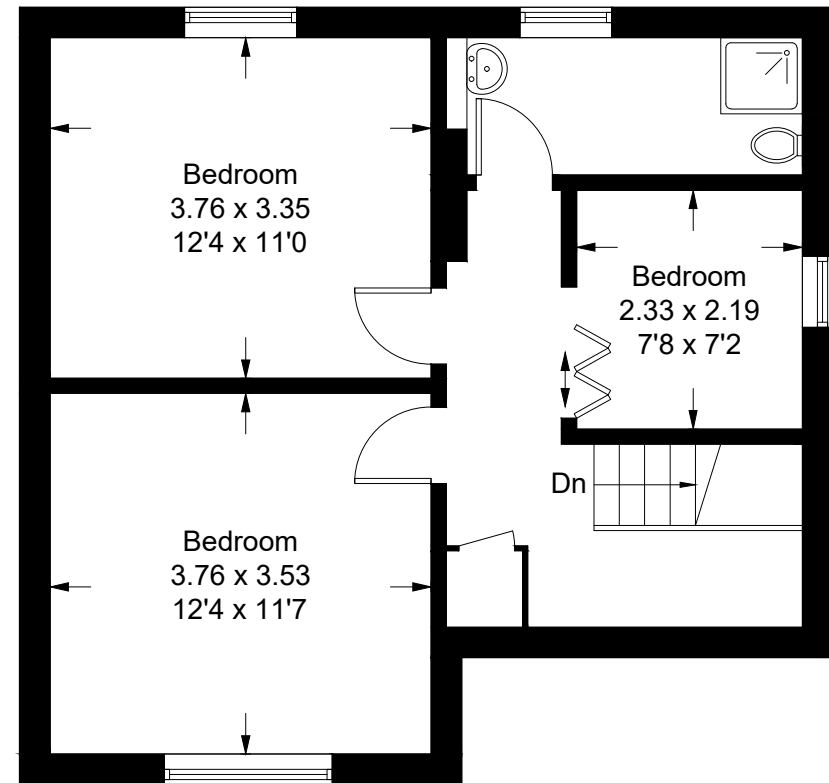

Oak Cottage

Approximate Gross Internal Area = 100.9 sq m / 1086 sq ft

Ground Floor

First Floor

Illustration for identification purposes only, measurements are approximate, not to scale. floorplansUsketch.com © (ID980358)