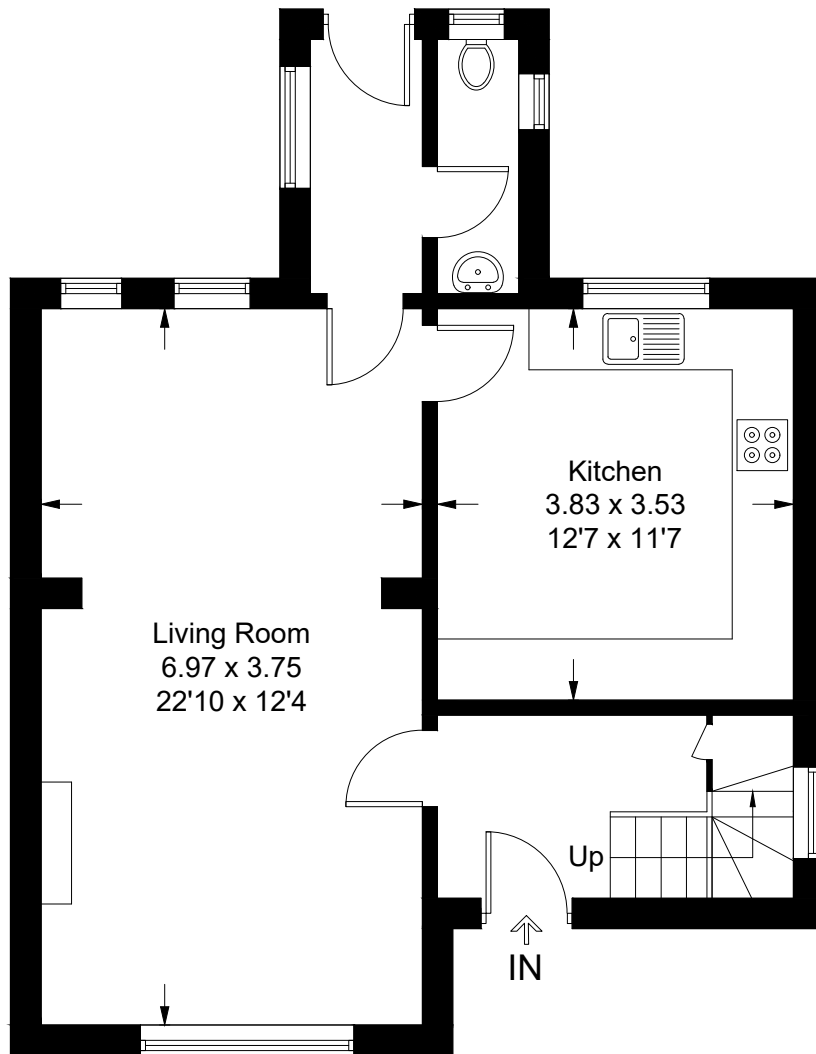

Oak Cottage

Approximate Gross Internal Area = 100.9 sq m / 1086 sq ft

Ground Floor

First Floor

Illustration for identification purposes only, measurements are approximate, not to scale. floorplansUsketch.com © (ID980358)