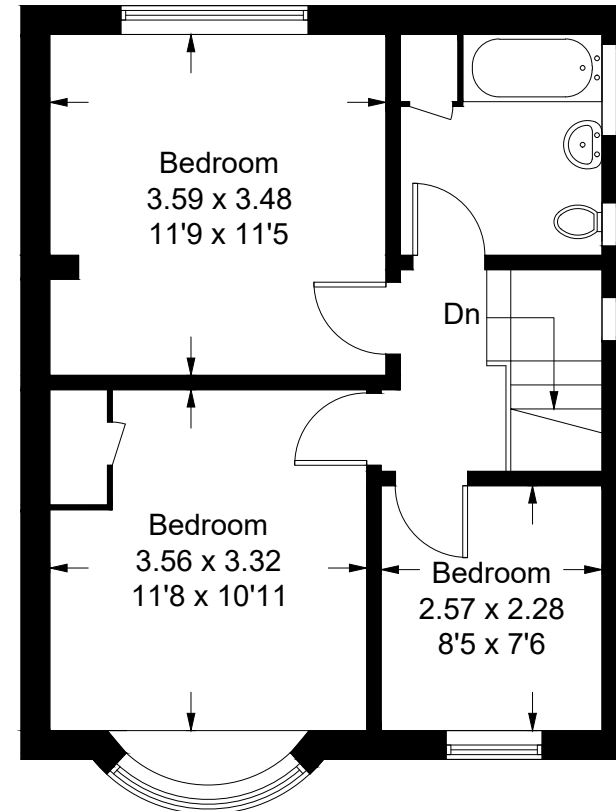

Tibicar Drive East

Approximate Gross Internal Area = 96 sq m / 1033 sq ft

Ground Floor

First Floor

Illustration for identification purposes only, measurements are approximate,
not to scale. floorplansUsketch.com © (ID971899)