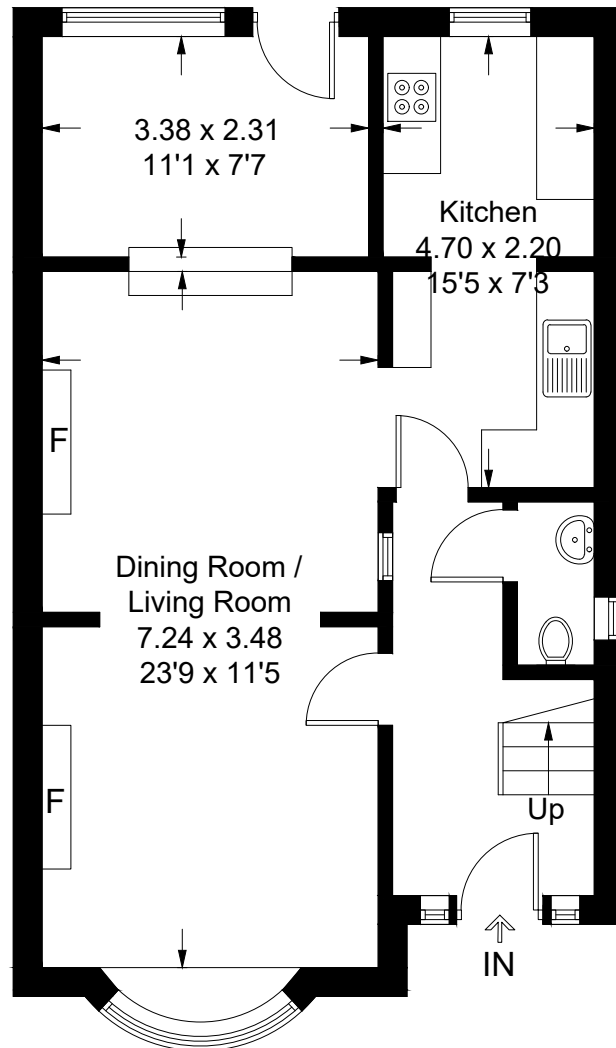

Tibicar Drive East

Approximate Gross Internal Area = 96 sq m / 1033 sq ft

Ground Floor

First Floor

Illustration for identification purposes only, measurements are approximate,
not to scale. floorplansUsketch.com © (ID971899)