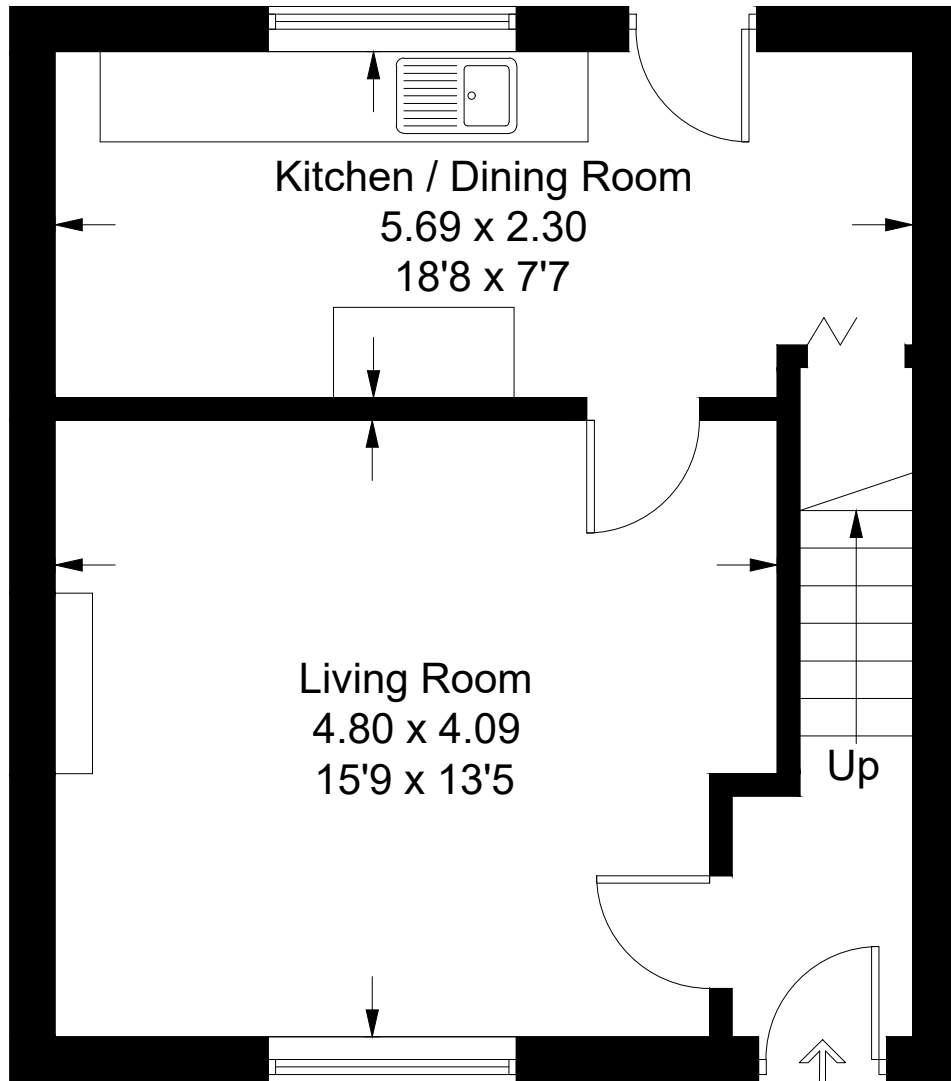

Sycamore Crescent

Approximate Gross Internal Area = 74.9 sq m / 806 sq ft

Ground Floor

First Floor