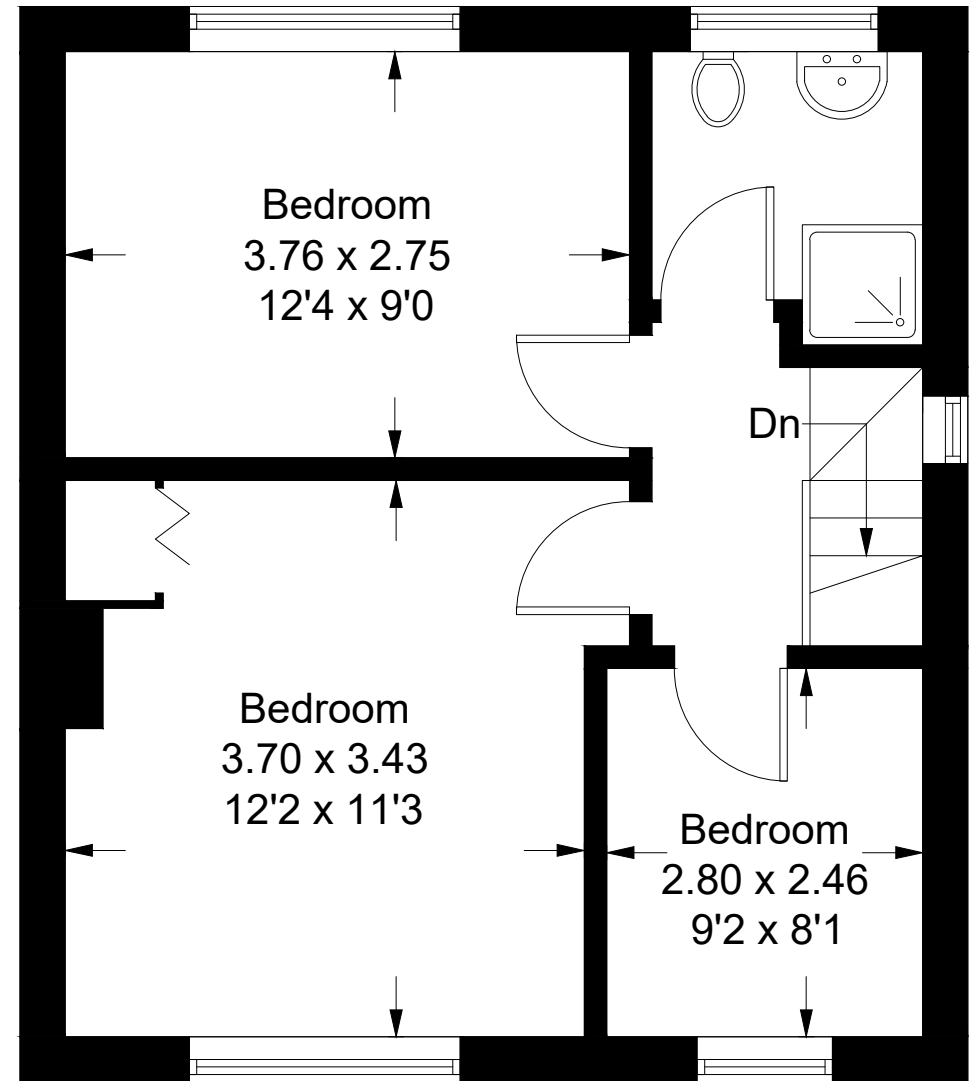

Sycamore Crescent

Approximate Gross Internal Area = 74.9 sq m / 806 sq ft

Ground Floor

First Floor