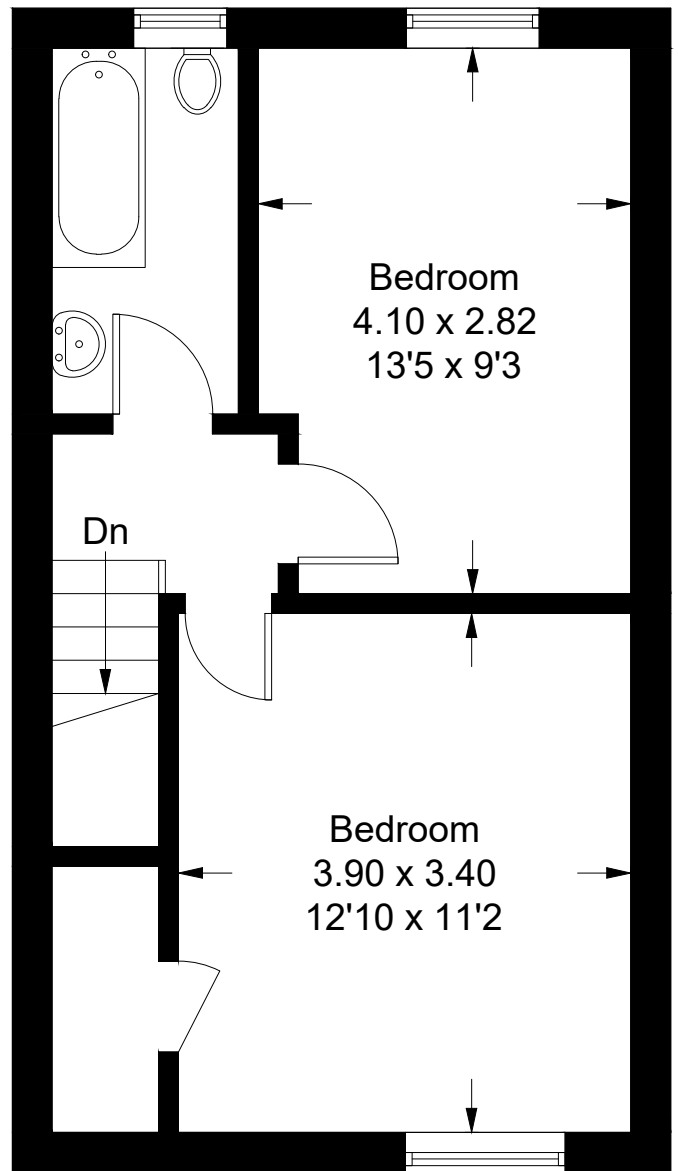

Beeching Close

Approximate Gross Internal Area = 71.2 sq m / 766 sq ft

Ground Floor

First Floor