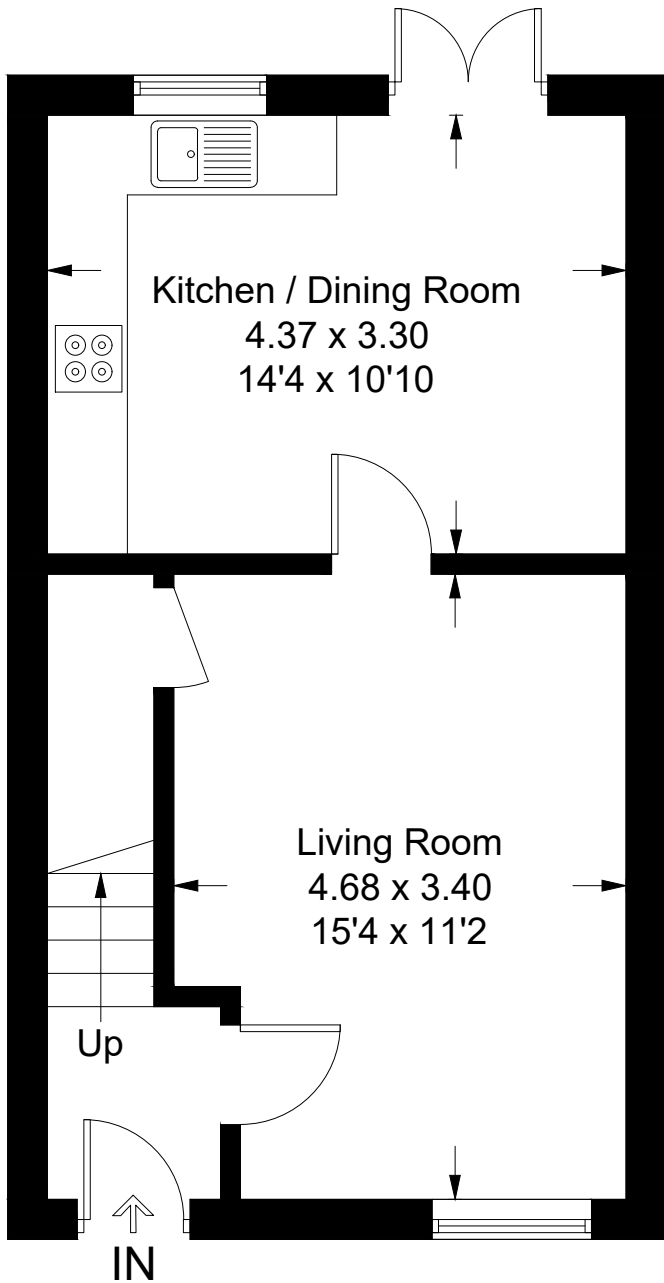

Beeching Close

Approximate Gross Internal Area = 71.2 sq m / 766 sq ft

Ground Floor

First Floor